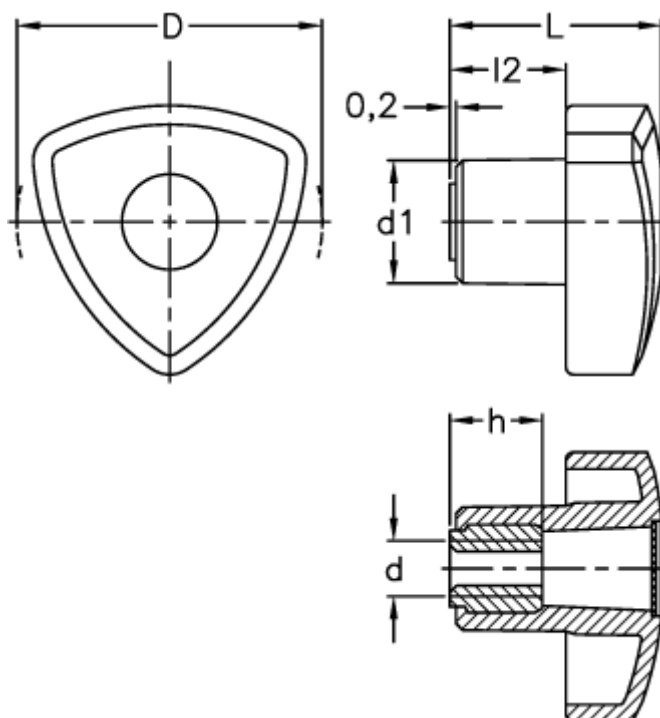

Data Sheet

Article number: 2302083401

Description: E+G Lock knob
VTR.40 B-M6, black

Measures

| | |
|------|------|
| d | = 40 |
| d1 | = 16 |
| d 6H | = M6 |
| L | = 30 |
| l2 | = 17 |